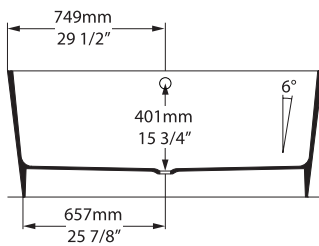

Top view

Front view

Side view

Section BB Shown with K50 waste kit

Section AA

*All measurements subject to +/-5% tolerance

l = 1498mm / 59"
w = 799mm / 31 1/2"
h = 600mm / 23 5/8"

927 lbs	86 US gal
655 lbs	53 1/4 US gal
209 lbs	0 US gal