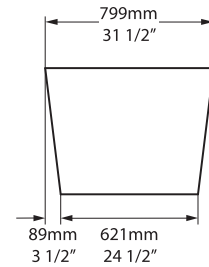

Top view

Front view

Side view

Section BB Shown with K50 waste kit

Section AA

*All measurements subject to +/-5% tolerance

l = 1498mm / 59"
w = 799mm / 31 1/2"
h = 600mm / 23 5/8"

927 lbs	86 US gal
655 lbs	53 1/4 US gal
209 lbs	0 US gal