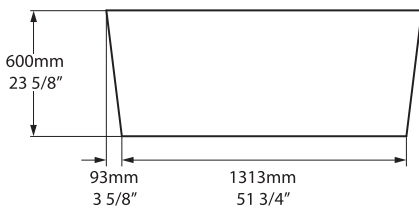

Top view

Front view

Side view

Section BB Shown with K50 waste kit

Section AA

*All measurements subject to +/-5% tolerance

l = 1498mm / 59"
w = 799mm / 31 1/2"
h = 600mm / 23 5/8"

927 lbs	86 US gal
655 lbs	53 1/4 US gal
209 lbs	0 US gal