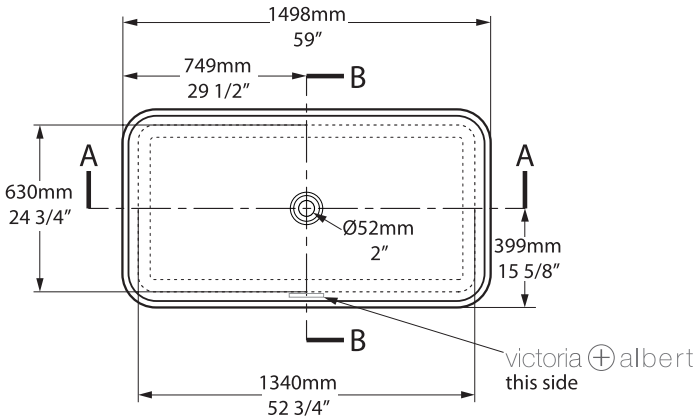

Top view

Front view

Side view

Section BB Shown with K50 waste kit

Section AA

*All measurements subject to +/-5% tolerance

l = 1498mm / 59"
w = 799mm / 31 1/2"
h = 600mm / 23 5/8"

927 lbs	86 US gal
655 lbs	53 1/4 US gal
209 lbs	0 US gal