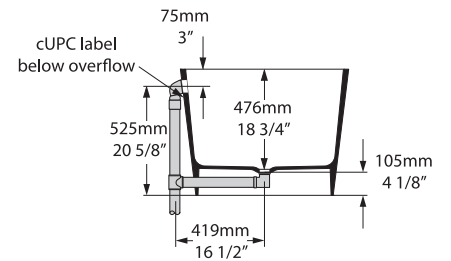

Top view

Front view

Side view

Section BB Shown with K50 waste kit

Section AA

*All measurements subject to +/-5% tolerance

l = 1498mm / 59"
w = 799mm / 31 1/2"
h = 600mm / 23 5/8"

927 lbs	86 US gal
655 lbs	53 1/4 US gal
209 lbs	0 US gal